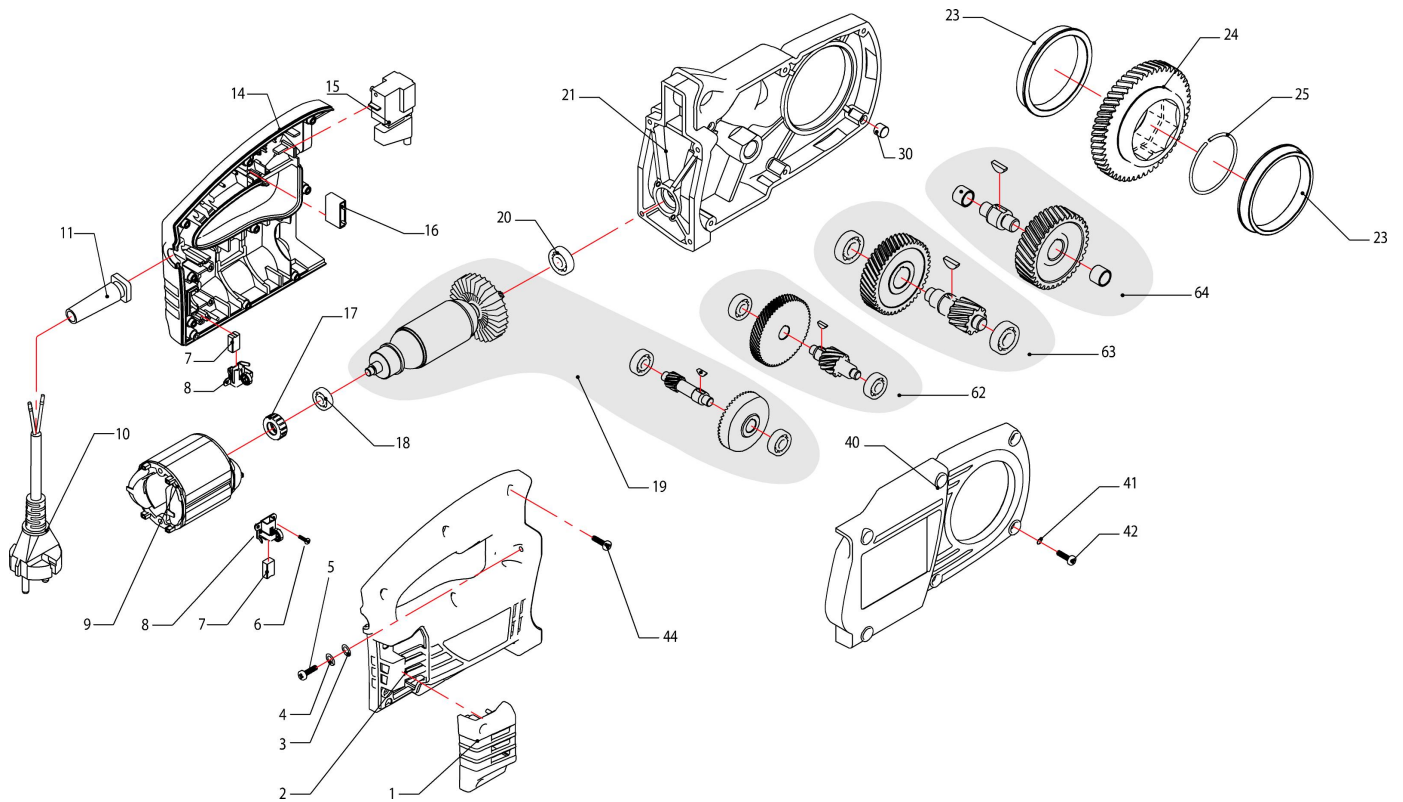

SUPERTRONIC 1250
No. 71450_71451

dated: 10/18

SUPERTRONIC 1250

dated: 10/18

No. 71450_71451

| Item no. | Description | Article no. | Old article no. | Quantity |
|----------|-----------------------------|-------------|-----------------|----------|
| 1 | Carbon cover | 865000100 | 8650001 | 1 |
| 2 | Right housing | 865000200 | 8650002 | 1 |
| 3 | Washer A5,3 DIN 125 | H98955 | H98955 | 4 |
| 4 | Spring washer 5 DIN 127 | 84094 | 84094 | 4 |
| 5 | Screw M5x20 mm DIN 7985 | 86567 | F88413 | 4 |
| 6 | Tapping screw ST3.5x6.5-F | 865000600 | 8650006 | 4 |
| 7 | Carbon brush 230V | 865000700 | 8650007 | 2 |
| 7 | Carbon brush 110V | 865006500 | 8650065 | 2 |
| 8 | Carbon brush holder | 865000800 | 8650008 | 2 |
| 9 | Stator 230V | 865006800 | 8650068 | 1 |
| 9 | Stator 110V | 865006600 | 8650066 | 1 |
| 10 | Cable with plug Schuko | 865001000 | 8650010 | 1 |
| 11 | Cable guard nozzle | 865001100 | 8650011 | 1 |
| 14 | Left housing | 865001400 | 8650014 | 1 |
| 15 | Switch | 865001500 | 8650015 | 1 |
| 16 | Capacitor | 865001600 | 8650016 | 1 |
| 17 | Bearing slip | 865001700 | 8650017 | 1 |
| 18 | Bearing 607 2SR | N6072RS | N6072RS | 1 |
| 19 | kit New rotor+Axis | 1500003084 | | 1 |
| 19 | Rotor 110V | 8650067 | 8650067 | 1 |
| 20 | Bearing 609 2SR | H96477 | H96477 | 1 |
| 21 | Gear box | 865007000 | 8650070 | 1 |
| 23 | Bearing | 865002300 | 8650023 | 2 |
| 24 | Driven gear IV | 865002400 | 8650024 | 1 |
| 25 | Circlip | 865002500 | 86310 | 1 |
| 30 | Sleeve | 865003000 | 8650030 | 1 |
| 40 | Gear housing cover | 865007100 | 8650071 | 1 |
| 41 | Spring washer 5 | 84094 | 84094 | 6 |
| 42 | Socket head cap screw M5x25 | L82113 | L82113 | 6 |
| 44 | Tapping screw 4,2x20 | 865004400 | 8650044 | 10 |
| 62 | Shaft II compl. | 865006200 | 8650062 | 1 |
| 63 | Shaft III compl. | 865006300 | 8650063 | 1 |
| 64 | Shaft IV compl. | 865007200 | 8650072 | 1 |